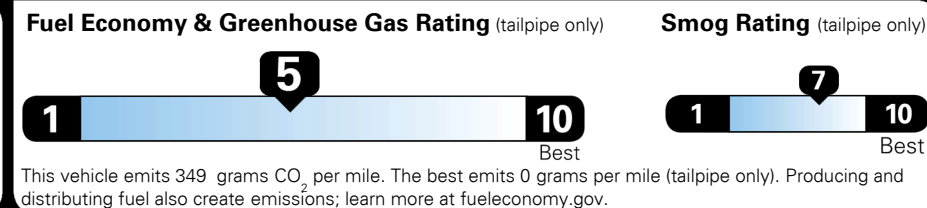

MULTIMEDIA & CONNECTIVITY

- 8.0" Display Audio w/ AM/FM/HD Radio(TM)
- SiriusXM® Radio w/ 90-day trial subscription;
- Not Available in AK & HI
- Android Auto(TM) & Apple CarPlay(R)
- Wireless Phone Charger
- Digital Key
- Bluelink+ All-inclusive Connected Services (enrollment required)
- Full Tank of Fuel

Manufacturer's Suggested Retail Price: **$31,150.00**

ADDED FEATURES:

- ***Convenience Package:** $2,500.00
  (Added equipment listed may replace standard equipment)
- 19" Alloy Wheels
- LED Tail Lamps
- H-Tex(TM) Seating Surfaces
- Power Sunroof
- 10.25" Digital Instrument Cluster
- 10.25" Navigation System w/ AM/FM/HD Radio(TM)
- Dynamic Voice Recognition
- Auto-dimming Rearview Mirror
- Leather-wrapped Steering Wheel and Shift Knob
- Advanced Rear Occupant Alert
- *Carpeted Floor Mats $210.00
- *Cargo Net $55.00
- *Cargo Cover $190.00
- *First Aid Kit $30.00
- *Mud Guards $130.00
- *Wheel Locks $70.00

Inland Freight & Handling : $1,375.00
Total Price : $35,710.00

Hyundai TUCSON was named 2023 Best Compact SUV for Families by U.S. News & World Report

EPA DOT Fuel Economy and Environment

Gasoline Vehicle

Fuel Economy

25 MPG Small SUVs range from 14 to 118 MPG. The best vehicle rates 140 MPGe.

23 MPG city   **29** MPG highway

4.0 gallons per 100 miles

You spend $1,000 more in fuel costs over 5 years compared to the average new vehicle.

Annual fuel cost $2,150

Actual results will vary for many reasons, including driving conditions and how you drive and maintain your vehicle. The average new vehicle gets 28 MPG and costs $9,750 to fuel over 5 years. Cost estimates are based on 15,000 miles per year at $ 3.60 per gallon. MPGe is miles per gasoline gallon equivalent. Vehicle emissions are a significant cause of climate change and smog.

fuel economy.gov

Calculate personalized estimates and compare vehicles

Manufacturer's suggested retail price includes manufacturer's recommended pre-delivery service. Gasoline license and title fees state and local taxes and dealer installed options and accessories are not included in the manufacturer's suggested retail price. This label has been affixed to this vehicle by Hyundai Motor America, pursuant to the requirements of 15 U.S.C. 1231 et seq. which prohibits its removal or alteration prior to delivery to the ultimate purchaser.

PARTS CONTENT INFORMATION FOR VEHICLE IN THIS CARLINE:
U.S./CANADIAN PARTS CONTENT: 50 %
MAJOR SOURCES OF FOREIGN PARTS CONTENT: KOREA: 35 %

Note: Parts content does not include final assembly, distribution, or other non-parts costs.

FOR THIS VEHICLE:
FINAL ASSEMBLY POINT: MONTGOMERY, ALABAMA U.S.A.
COUNTRY OF ORIGIN:
ENGINE: U.S.A.
TRANSMISSION: U.S.A.

79   A   1